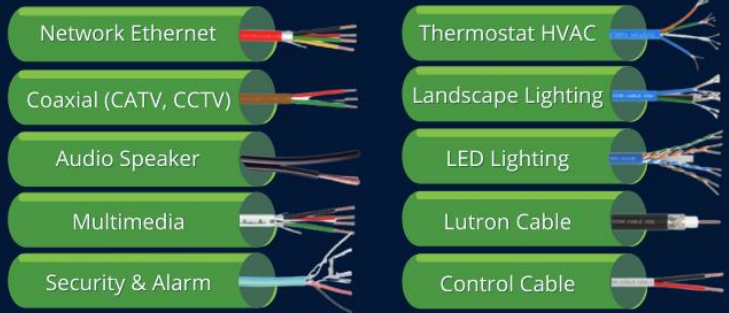

Description	Terms	Stock	Inside Contact
Network Ethernet, Coaxial (CATV, CCTV), Audio Speaker, Security, Control, Sound & Alarm, Fire Alarm, Thermostat (HVAC), Landscape Lighting & Tracer, LED Lighting + Dimming, Lutron Cable, Access Control, & Multimedia www.SystonCable.com	Min: \$0 FFA: \$3,000	Chino, CA	Craig Ferguson, Ext.102 (469) 687-1821 CFerguson@dsisw.com